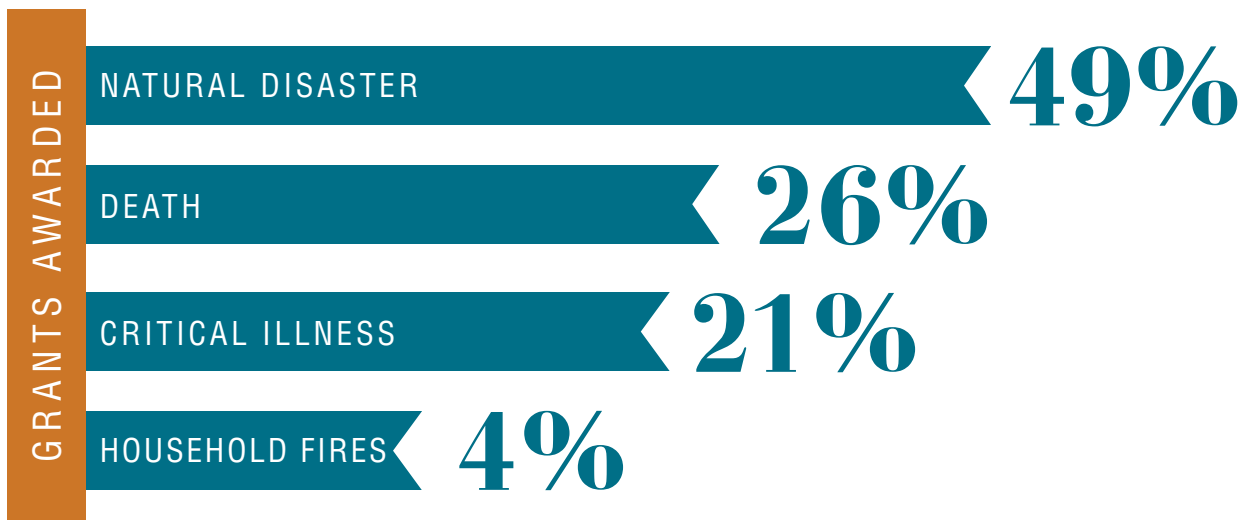

By the Numbers

CONTRIBUTIONS BY EMPLOYEES:

\$115,864

GRANT DOLLARS DISTRIBUTED:

\$189,000

FASHIONABLE FUNDRAISERS

Always a hit with the Home Office team, the foundation held a series of \$5 Jeans Day fundraisers throughout the year to help awareness of the Purpose Fund's mission. Another popular fundraiser was "Live Your Life with Purpose" t-shirt sale which raised over \$10,000! Thanks so much for your support!